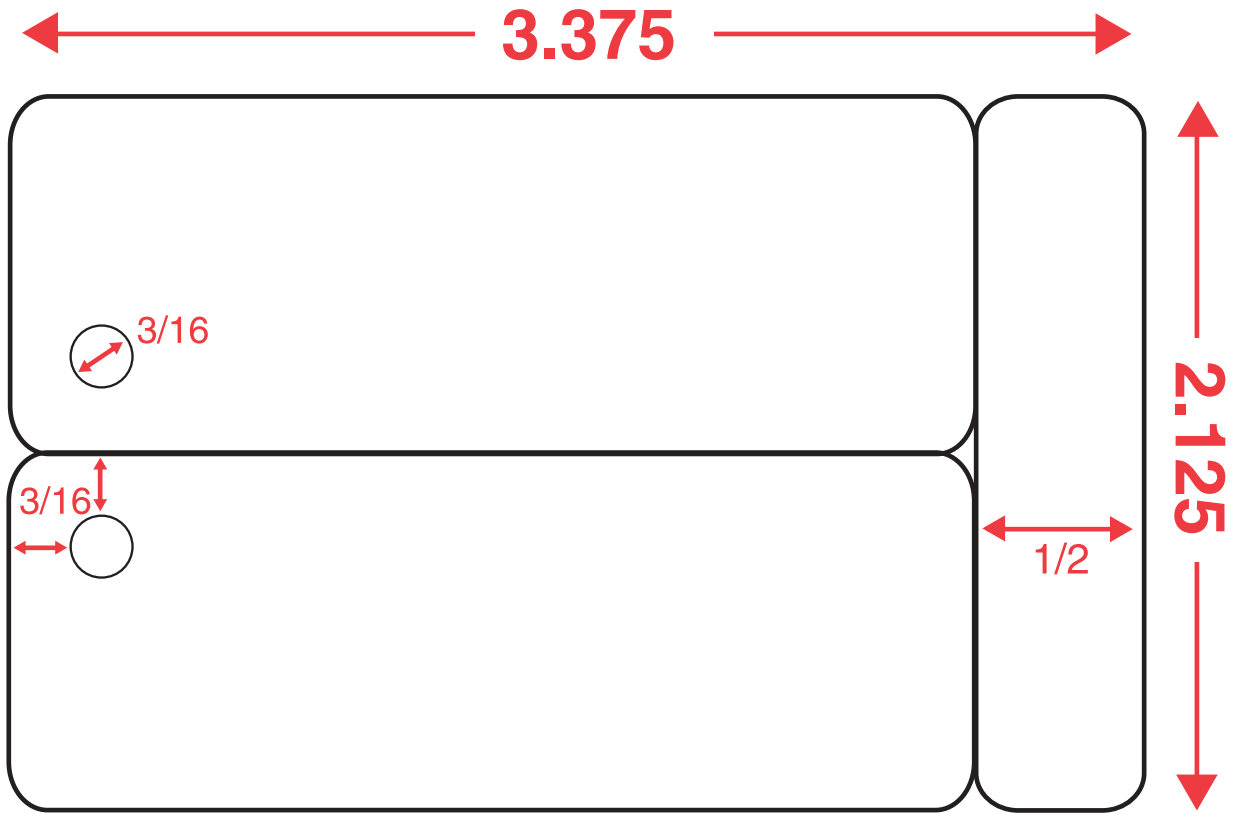

# Two-Up Key Tag Template

(Shown at 175%)

**Cornermark<sup>®</sup>**

PLASTIC  
PRINTERS