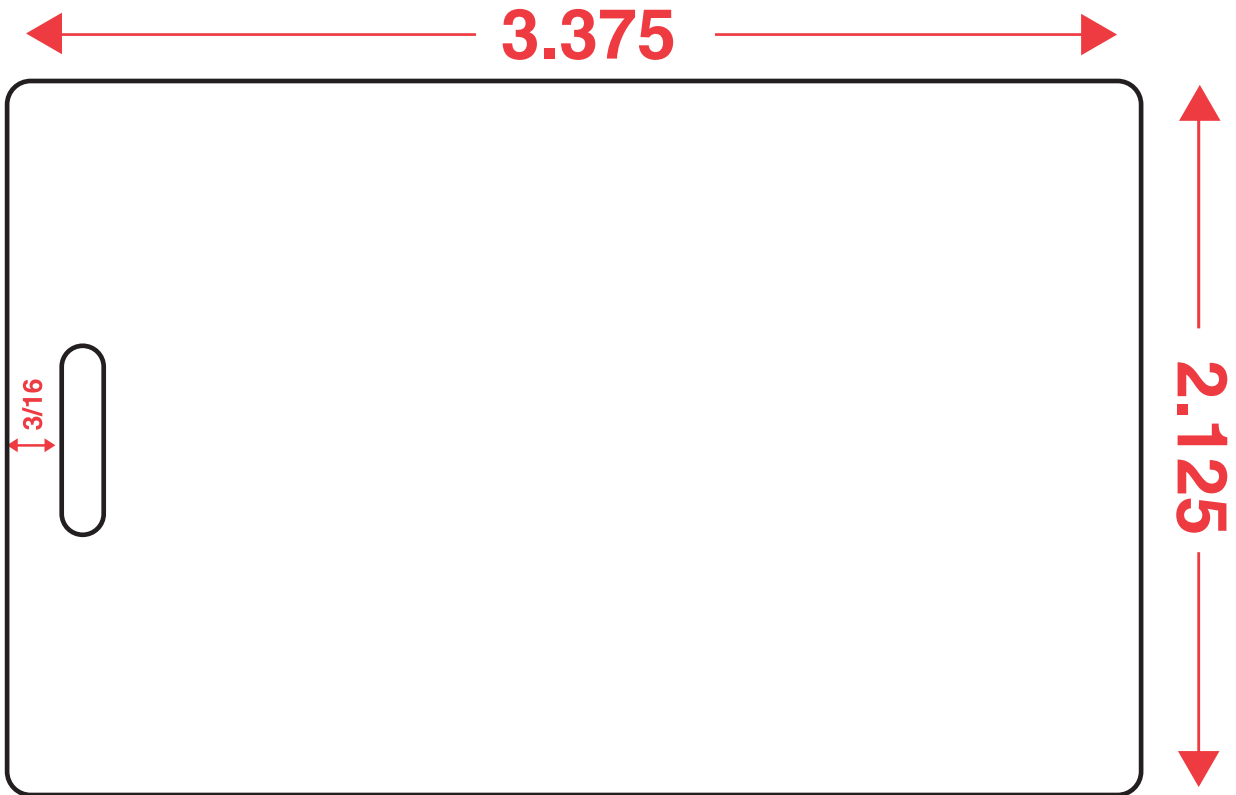

# Luggage Tag (Short Side) Template

(Shown at 175%)

(Actual Size)

**Cornermark<sup>®</sup>**

**PLASTIC  
PRINTERS**