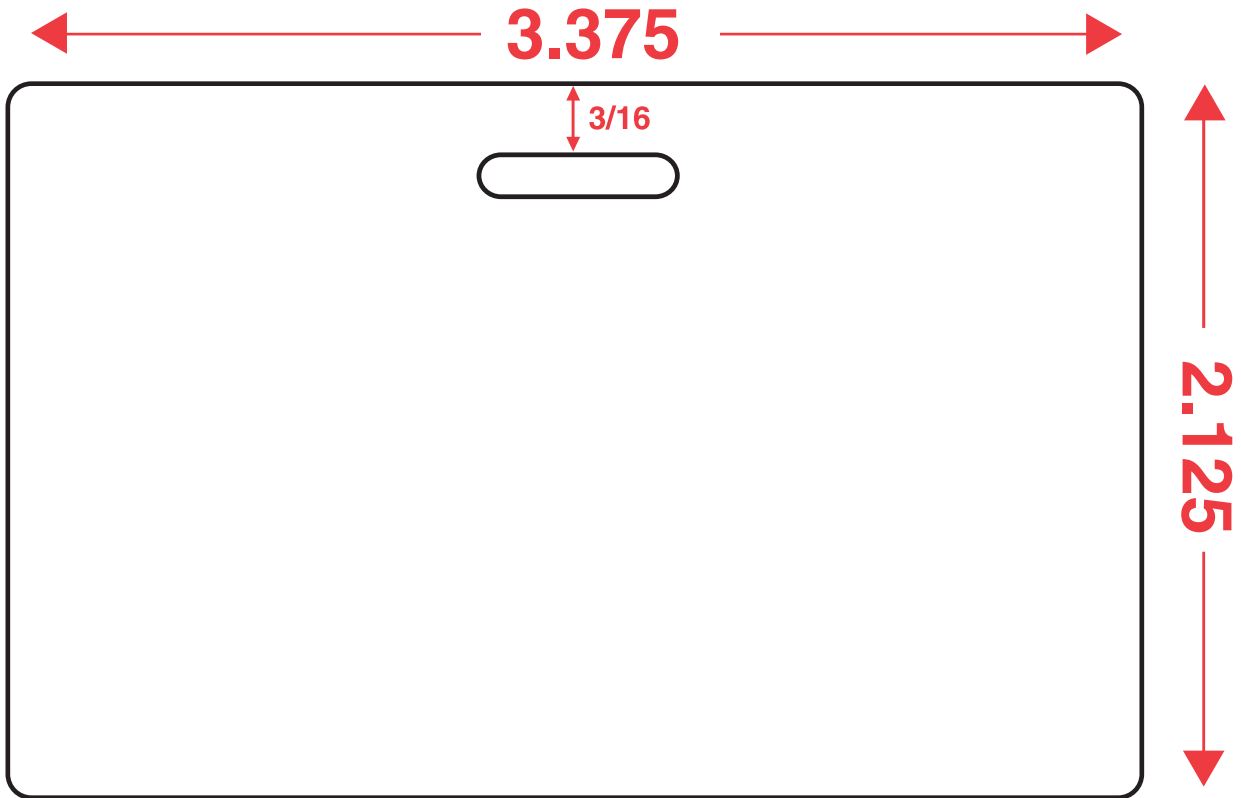

# Luggage Tag (Long Side) Template

(Shown at 175%)

(Actual Size)

**Cornermark<sup>®</sup>**

PLASTIC  
PRINTERS